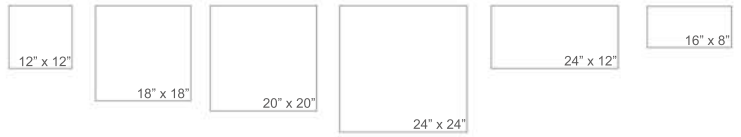

Sizes
 12"x12", 18"x18", 20"x20", 24"x24",
 24"x12", 16"x8", 3/4" thickness
 custom sizes available

Availability
 tiles are made to order.
 please allow a minimum of 8 weeks

call for pricing