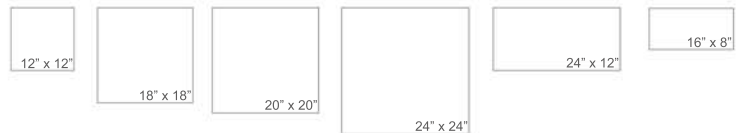

**Sizes**

6"x6", 8"x8", 12"x12", 18"x18", 20"x20",  
24"x24", 24"x12", 16"x8", 3/4" thickness  
custom sizes available

**Availability**

tiles are made to order.  
please allow a minimum of 8 weeks

call for pricing