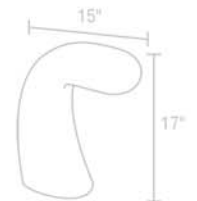

Sevn is an object defined by its user. Entirely handcrafted and polished in extremeconcrete®, Sevn functions as a seat and a complex structure. The shape takes advantage of concrete's natural fluidity and weight. The freestanding monopod foot design is very stable even with its precarious gesture while the seating position is dynamic allowing the user to experiment with many comfortable seating positions.

Design | William Gordon

**Materials**  
 extremeconcrete®  
 cast rubber base

**Availability**  
 Sevns are made to order  
 allow 8 weeks for delivery

call for pricing

**Sevn** sculptural seating

meld