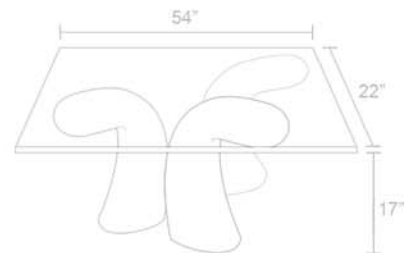

Sevn occasional table

meld